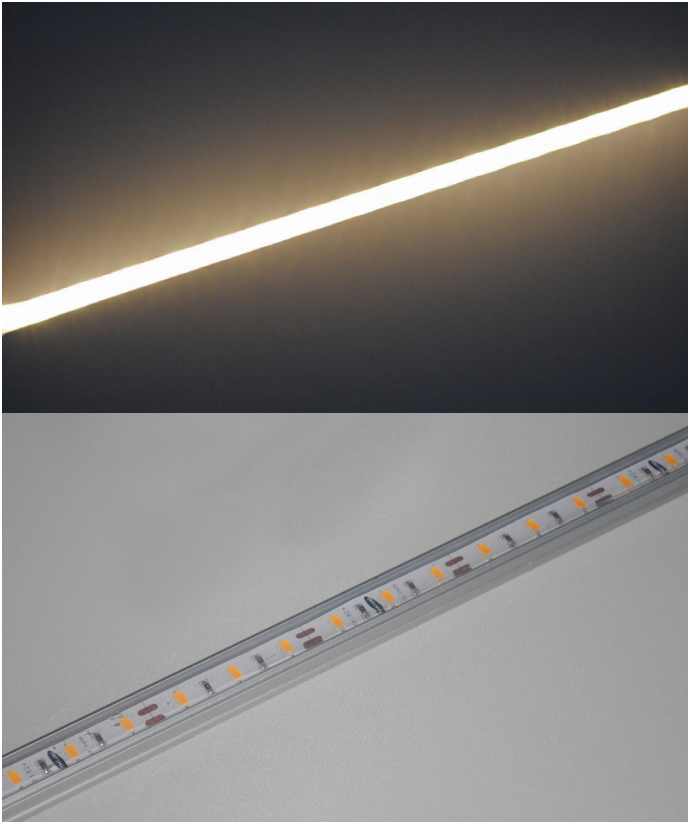

LEDSTRIP IP65

- FEATURES :**
- LED STRIP system IP65
 - For interior and exterior use
 - Source type LED colour temperature options: 2400k, 2700k, 3000k, 4000k, 6000k
 - Available in 5 metre reels and cut on site to most lengths
 - Power 16W per meter at 1800 lumens beam angle 120° control gear / remote 24V constant voltage IP67 C/W with push dim facility included
 - Ideal for residential, retail, gallery and restaurant commercial and exterior applications

- ACCESSORIES :**
- Aluminium Extrusion
 - Opal Diffuser

CODE

LEDSTRIP-24K
LEDSTRIP-2K
LEDSTRIP-3K
LEDSTRIP-4K
LEDSTRIP-6K
LPF16
LPF60
HLG080
HLG185

WATTAGE

16W PER METRE
16W PER METRE
16W PER METRE
16W PER METRE
16W PER METRE
16W
60W
80W
185W

LAMP TYPE

LED STRIP 24VDC 2400K IP65
LED STRIP 24VDC 2700K IP65
LED STRIP 24VDC 3000K IP65
LED STRIP 24VDC 4000K IP65
LED STRIP 24VDC 6000K IP65
DRIVER 240V IP67
DRIVER 240V IP67
DRIVER 240V IP67
DRIVER 240V IP67

DIMENSIONS

Extrusion: 18mm x 12mm
LED STRIP available in 5 metre reels and cut on site to most lengths

148mm x 40mm x 32mm
163mm x 43mm x 32mm
196mm x 62mm x 39mm
228mm x 68mm x 39mm